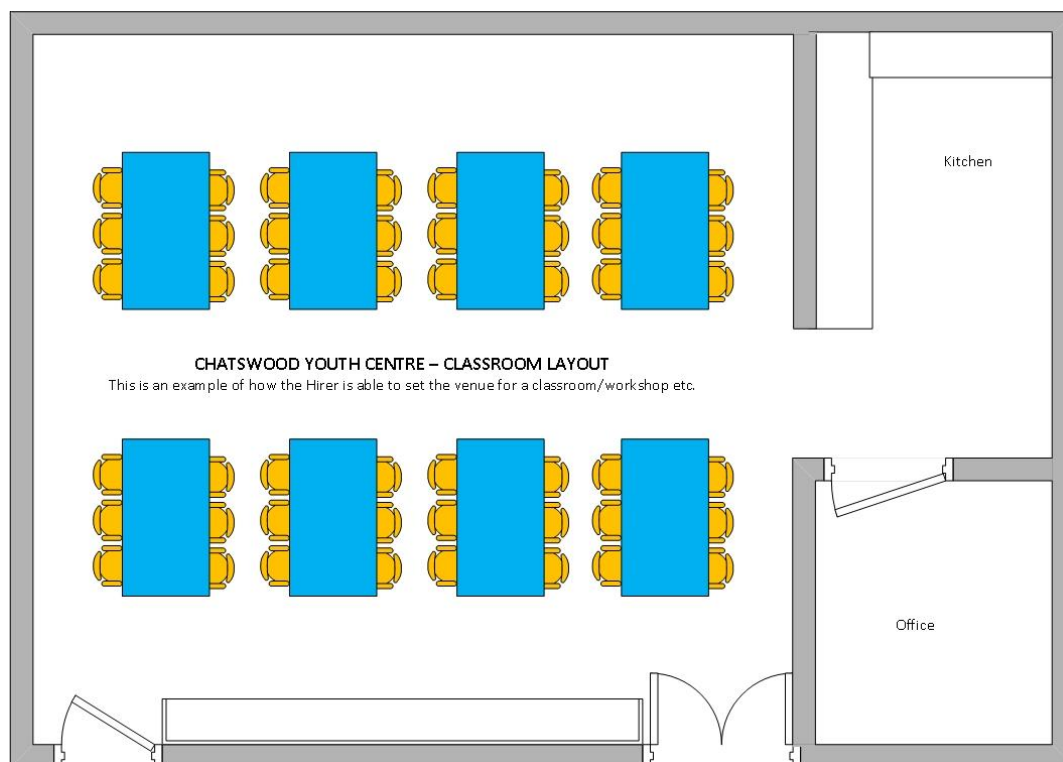

Venue Snapshot

Chatswood Youth Centre – Main Hall

Special Conditions:	<ul style="list-style-type: none"> This venue is available for a variety of activities and programs ranging from seminars, meetings and parties. Alcohol is NOT Permitted at The Chatswood Youth Centre at any time. This is to ensure the integrity of the facility [being primarily a youth centre for those under the age of 18].
Room Dimensions:	10m x 20m
Room Capacity: Classroom/Meeting Layout Seminar/workshop Party/Social Function Layout Active Class N.B Please see layout diagrams next page	150 People 40 40 150 (standing only) 150 (standing only)

Venue Snapshot

Chatswood Youth Centre – Main Hall

Classroom Layout

Please note: This is an example of how the Hirer is able to set the venue for a class/meeting etc.

Boardroom Layout

Please note: This is an example of how the Hirer is able to set the venue for a seminar/workshop etc.

Venue Snapshot

Chatswood Youth Centre – Main Hall

Clear Floor Layout

Please note: This is an example of how the Hirer is able to set the venue for an active class etc.