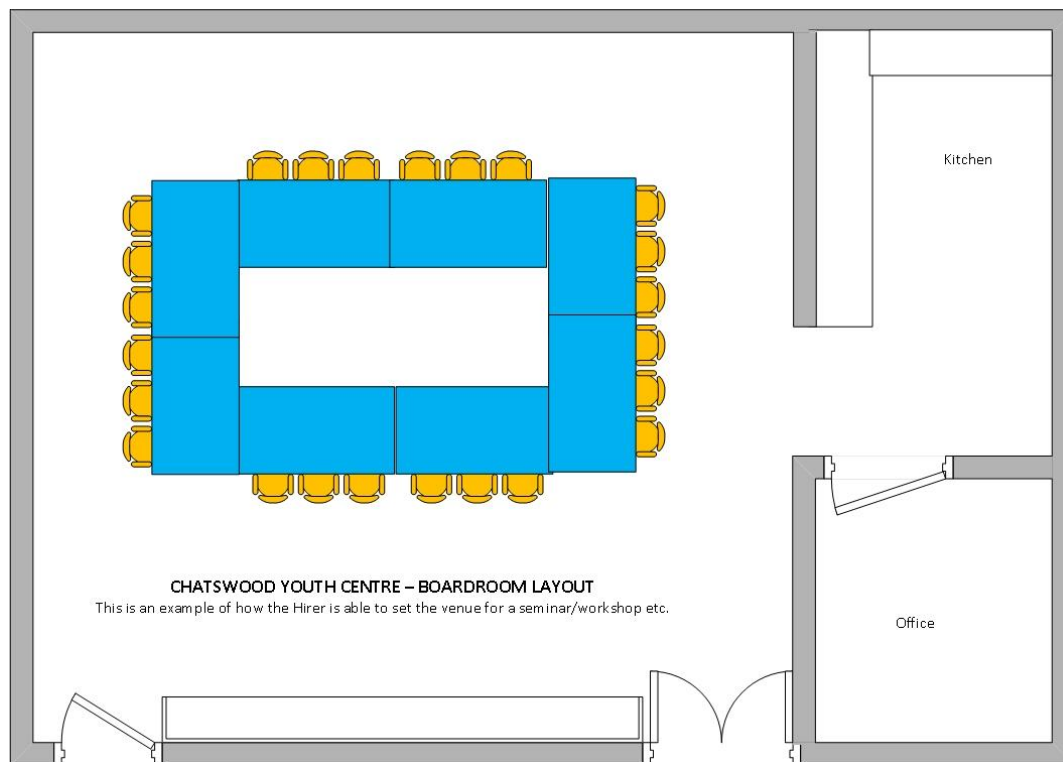

Venue Snapshot

Chatswood Youth Centre – Main Hall

Special Conditions:	<ul style="list-style-type: none"> This venue is available for a variety of activities and programs ranging from seminars, meetings and parties. Alcohol is NOT Permitted at The Chatswood Youth Centre at any time. This is to ensure the integrity of the facility [being primarily a youth centre for those under the age of 18].
Room Dimensions:	10m x 20m
Room Capacity: Classroom/Meeting Layout Seminar/workshop Party/Social Function Layout Active Class N.B Please see layout diagrams next page	150 People 40 40 150 (standing only) 150 (standing only)

Venue Snapshot

Chatswood Youth Centre – Main Hall

Classroom Layout

Please note: This is an example of how the Hirer is able to set the venue for a class/meeting etc.

Boardroom Layout

Please note: This is an example of how the Hirer is able to set the venue for a seminar/workshop etc.

Venue Snapshot

Chatswood Youth Centre – Main Hall

Clear Floor Layout

Please note: This is an example of how the Hirer is able to set the venue for an active class etc.