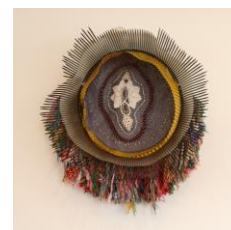

3.

Personal Icon 2020

Wire, cable ties, polyester mono filament, beads, metal, deconstructed lamp, cotton, acrylic felt

1000 cm x 1000cm x 80cm

$2,000