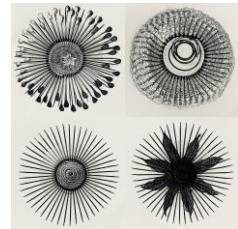

14.

Mind Garden Installation 2020

Copper wire, cable ties, polyester mono filament, beads, shells, wire, doilies, cotton, needle caps, acrylic, rope, electrical wire, plastic bags, deconstructed necklaces, New Zealand Flax, paper, palm, burnt leaves, clay, ink, straws, hair, shells, animal bones, pumice rocks, crab nets, builders line, loom bands, buttons, sari string, piercings, colander, extinguished fire crackers, plastic coated electrical wire, metal scourers sponge, glue, rickrack, raffia, whipper snipper cord, spray paint, palm florescence, anonymous wishes, wrapping paper, computer parts, jet ski rope, photos, notes, photocopies, curtain rings, netting, ceramic objects, embroidery cotton...probably more!

4.2 m x 2.8 m x 3m

Prices on application

15.

Spring Flowers Installation 2020

Springs, polyester mono filament, cable ties, wire, beads, animal teeth, needle caps, hair, doilies, shells, artificial flowers, electrical wire, cotton, metal rings, acrylic felt, ink, rosery, metal fruit bowl, sequins, artificial stamen, straws

Sizes approximately ranging from

65 x 65 x 96 cm (Biggest)

50 x 50 x 70 cm (Smallest)

$450 each

16.

Works on Paper (Unframed) 2020

Acrylic paint, pen, ink, food dye, pencil, marker pens on acid free paper
29.7 x 42 cm

$450 each

Willoughby City Council is gratefully acknowledged for the provision of Incinerator Art Space.

INCINERATOR
ART SPACE

2 Small Street Willoughby NSW 2068
Wednesday to Sunday 10am-4pm
www.willoughby.nsw.gov.au/arts
Incinerator Art Space is a Willoughby City Council facility