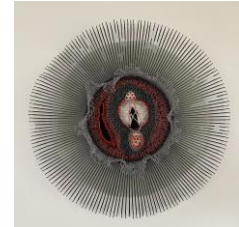

96 cm diameter

\$2,000

5.

Personal Icon 2020

Wire, cable ties, polyester mono filament, beads, metal, doily, piercings, cotton, acrylic felt

96 cm diameter

\$2,000

6.