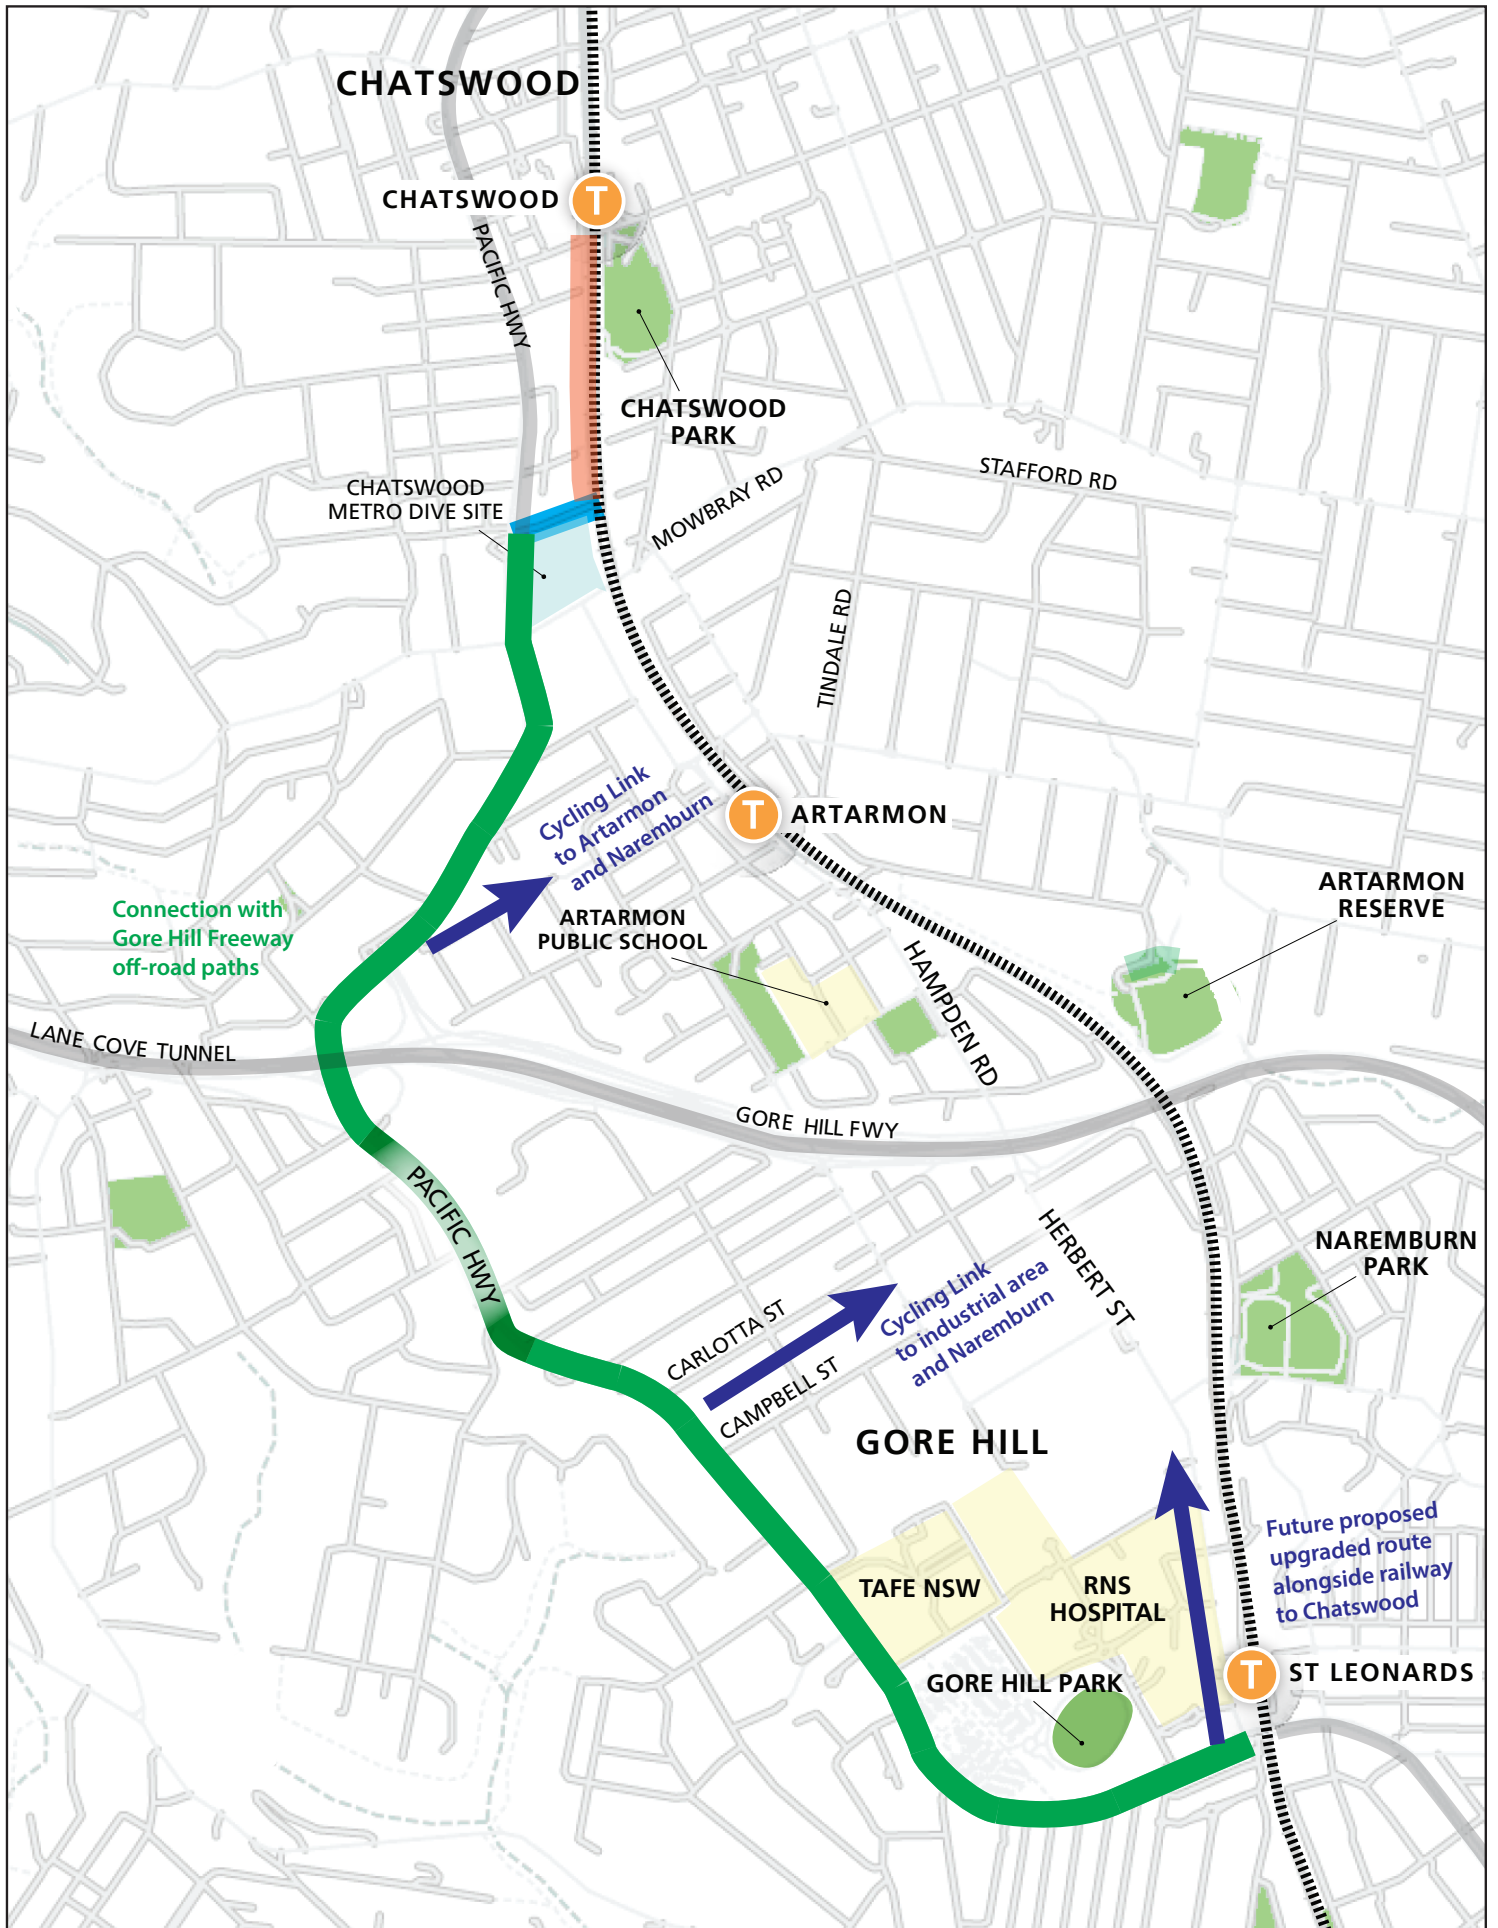

# New Pacific Highway shared path (from Chatswood to St Leonards)

## KEY

- New off-road shared path (Pacific Highway)
- New marked on-road bicycle route (Nelson Street)
- Existing off-road path (Frank Channon Walk)