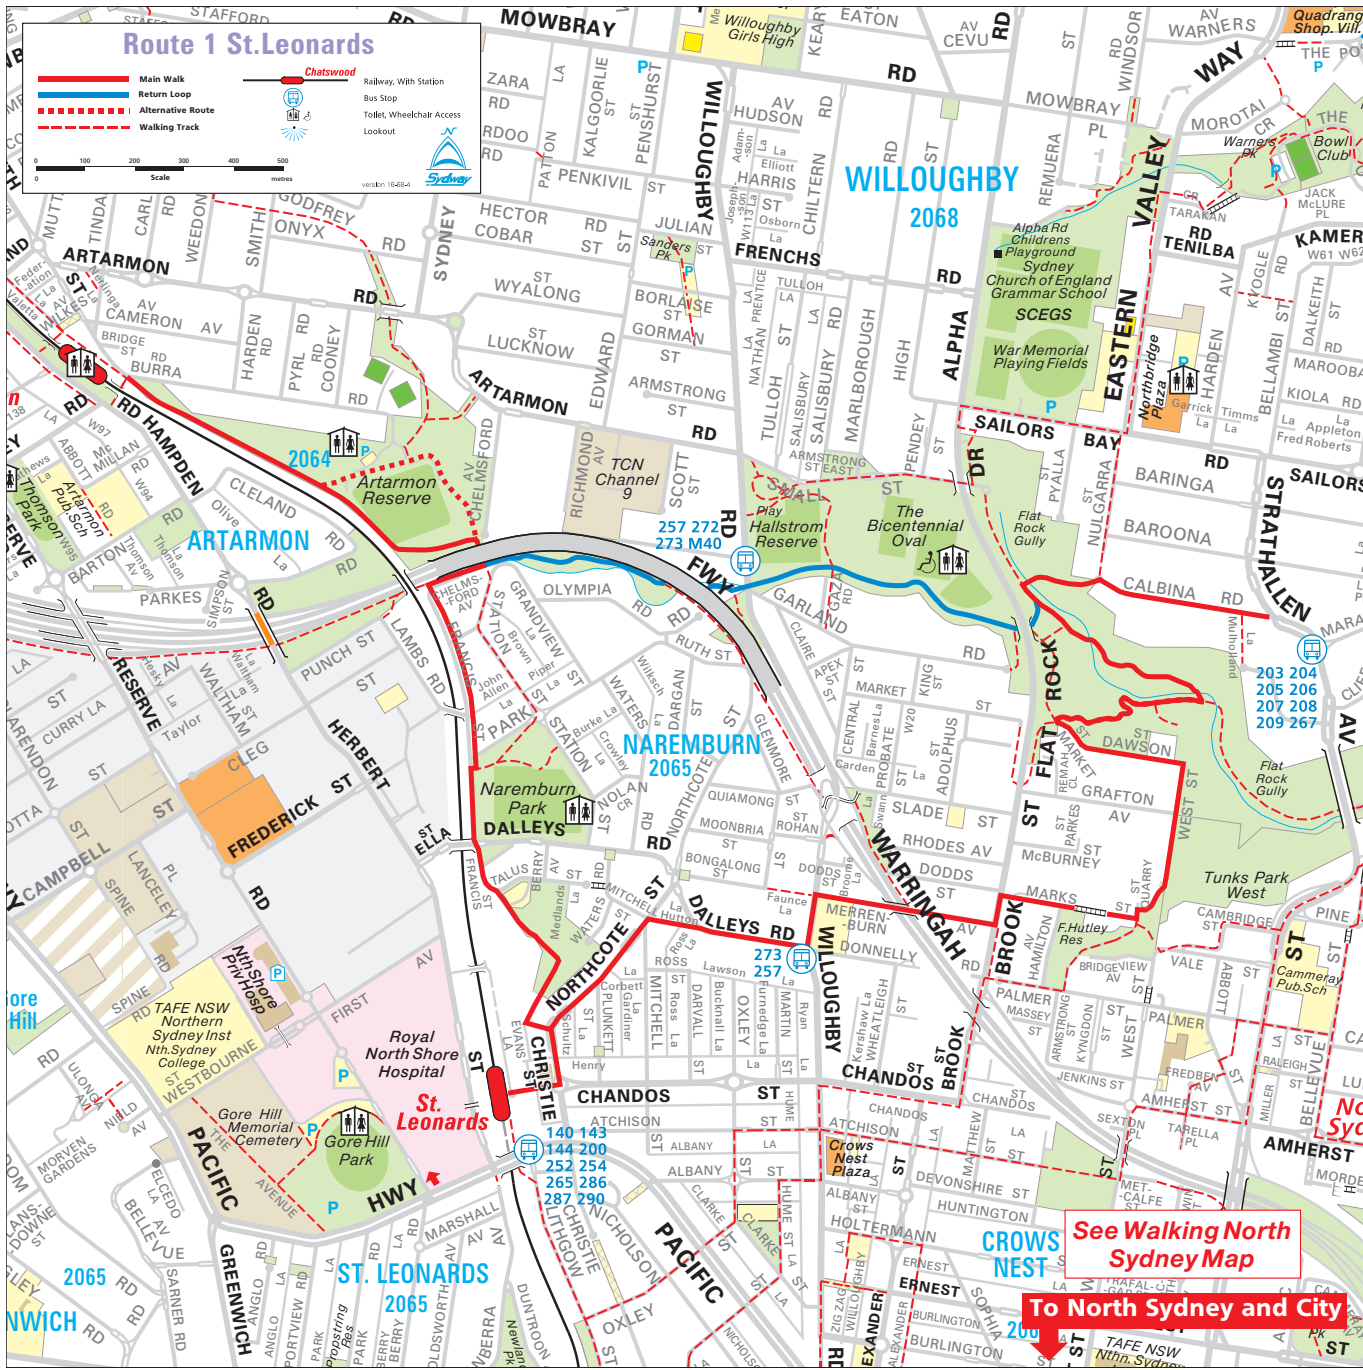

# Route 1 St. Leonards

**Legend:**

- Main Walk (Red line)
- Return Loop (Blue line)
- Alternative Route (Dashed red line)
- Walking Track (Dashed red line)

**Chatswood** Railway, With Station

- Bus Stop
- Toilet, Wheelchair Access
- Lookout

Scale: 0 100 200 300 400 500 meters

version: 15/04/14 Sydney

See Walking North Sydney Map

To North Sydney and City