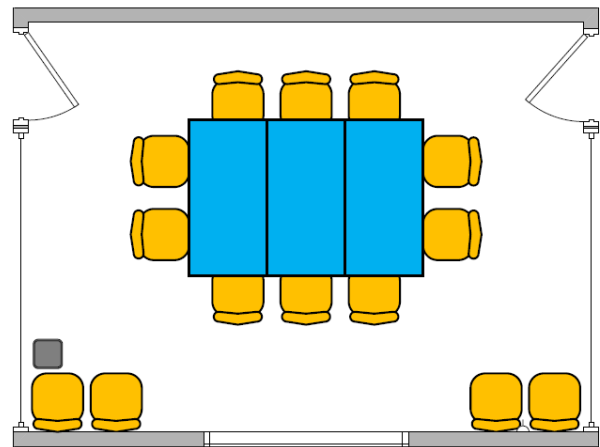

Venue Snapshot

Chatswood Library – Front Meeting Room

Special Conditions:	<ul style="list-style-type: none"> No Alcohol on Premises No Private Function (e.g. Birthday Party) No food or drink, other than bottled water, may be brought into or consumed in the library with the exception of the Willoughby Room Hirers must follow the direction of library staff at all times.
Room Dimensions:	5.7m x 4.2m
Room Capacity: N.B Please see layout diagrams next page	People: 14

Suggested Room Layouts

Meeting Layout

Seminar Layout