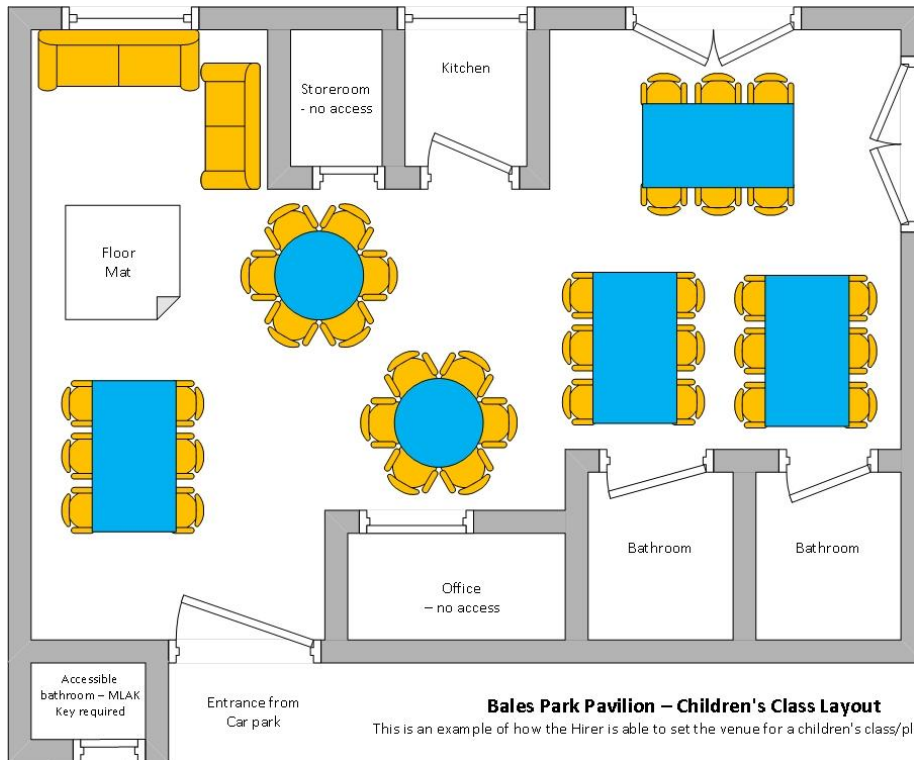

Special Conditions:	<ul style="list-style-type: none"> • Access to and use of Bales Park Sports Field is not included. • Access to and use of Bales Park Sports Field needs to be booked through Council's Sportsground Booking Officer. • Alcohol not permitted at this venue
Room Dimensions:	Please see floor plan diagram next page
Room Capacity: Children's Birthday Party Classroom/Meeting Layout Active Class N.B Please see layout diagrams next page	People 60 30 30

Bales Park Pavilion – Childrens Class/Playgroup Layout

Please note: This is an example of how the Hirer is able to set the venue for a Children’s class or playgroup session etc.

Bales Park Pavilion – Childrens Class/Playgroup Layout