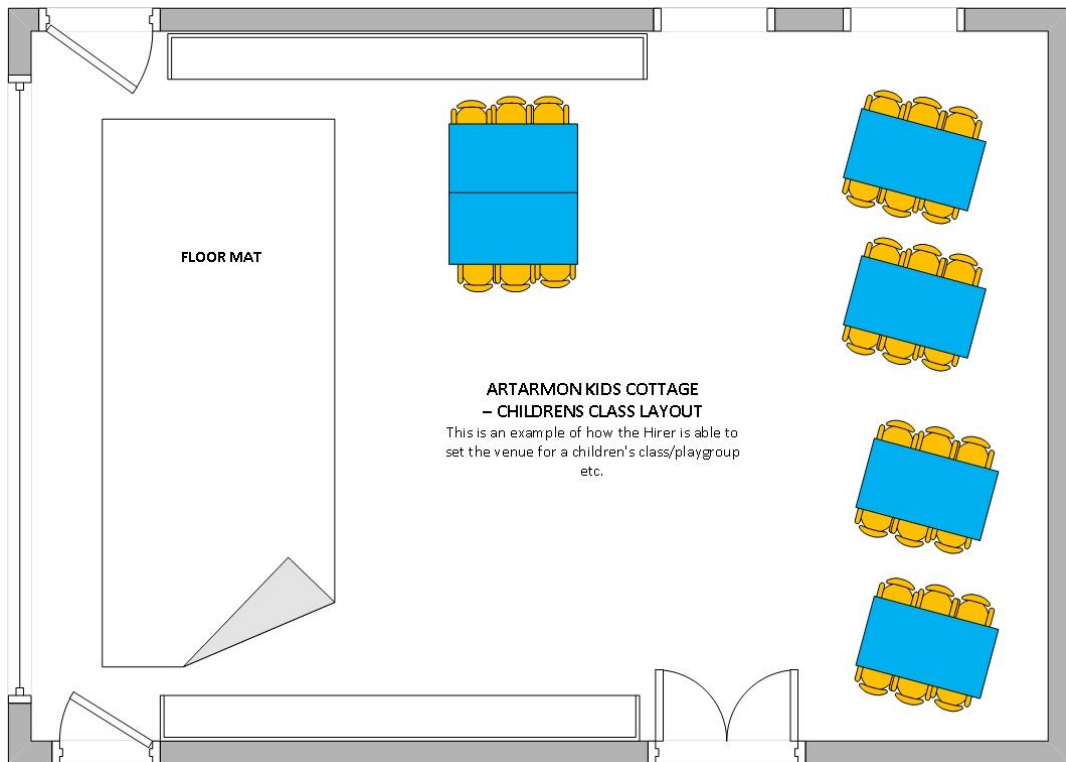

Venue Snapshot

Artarmon Kids Cottage Community Centre

Special Conditions:	<ul style="list-style-type: none"> Venue availability: Monday – Friday 9.30am – 2.00pm (during school terms) Monday – Friday 6.30pm – 9.00pm Saturday 4.30pm – 9.00pm Sunday 9.00am – 5.00pm (excluding public holidays) Alcohol is not permitted at this venue
Room Dimensions:	10m x 20m
Room Capacity: Classroom/workshop Layout Childrens Class/Playgroup Layout Clear Floor Layout N.B Please see floor plan diagram next page	50 People 40 40 50

Venue Snapshot

Artarmon Kids Cottage Community Centre

Artarmon Kids Cottage - Childrens Class/Playgroup Layout

Please note: This is how the venue is set when the Hirer arrives. The Hirer is able to set up as they please.