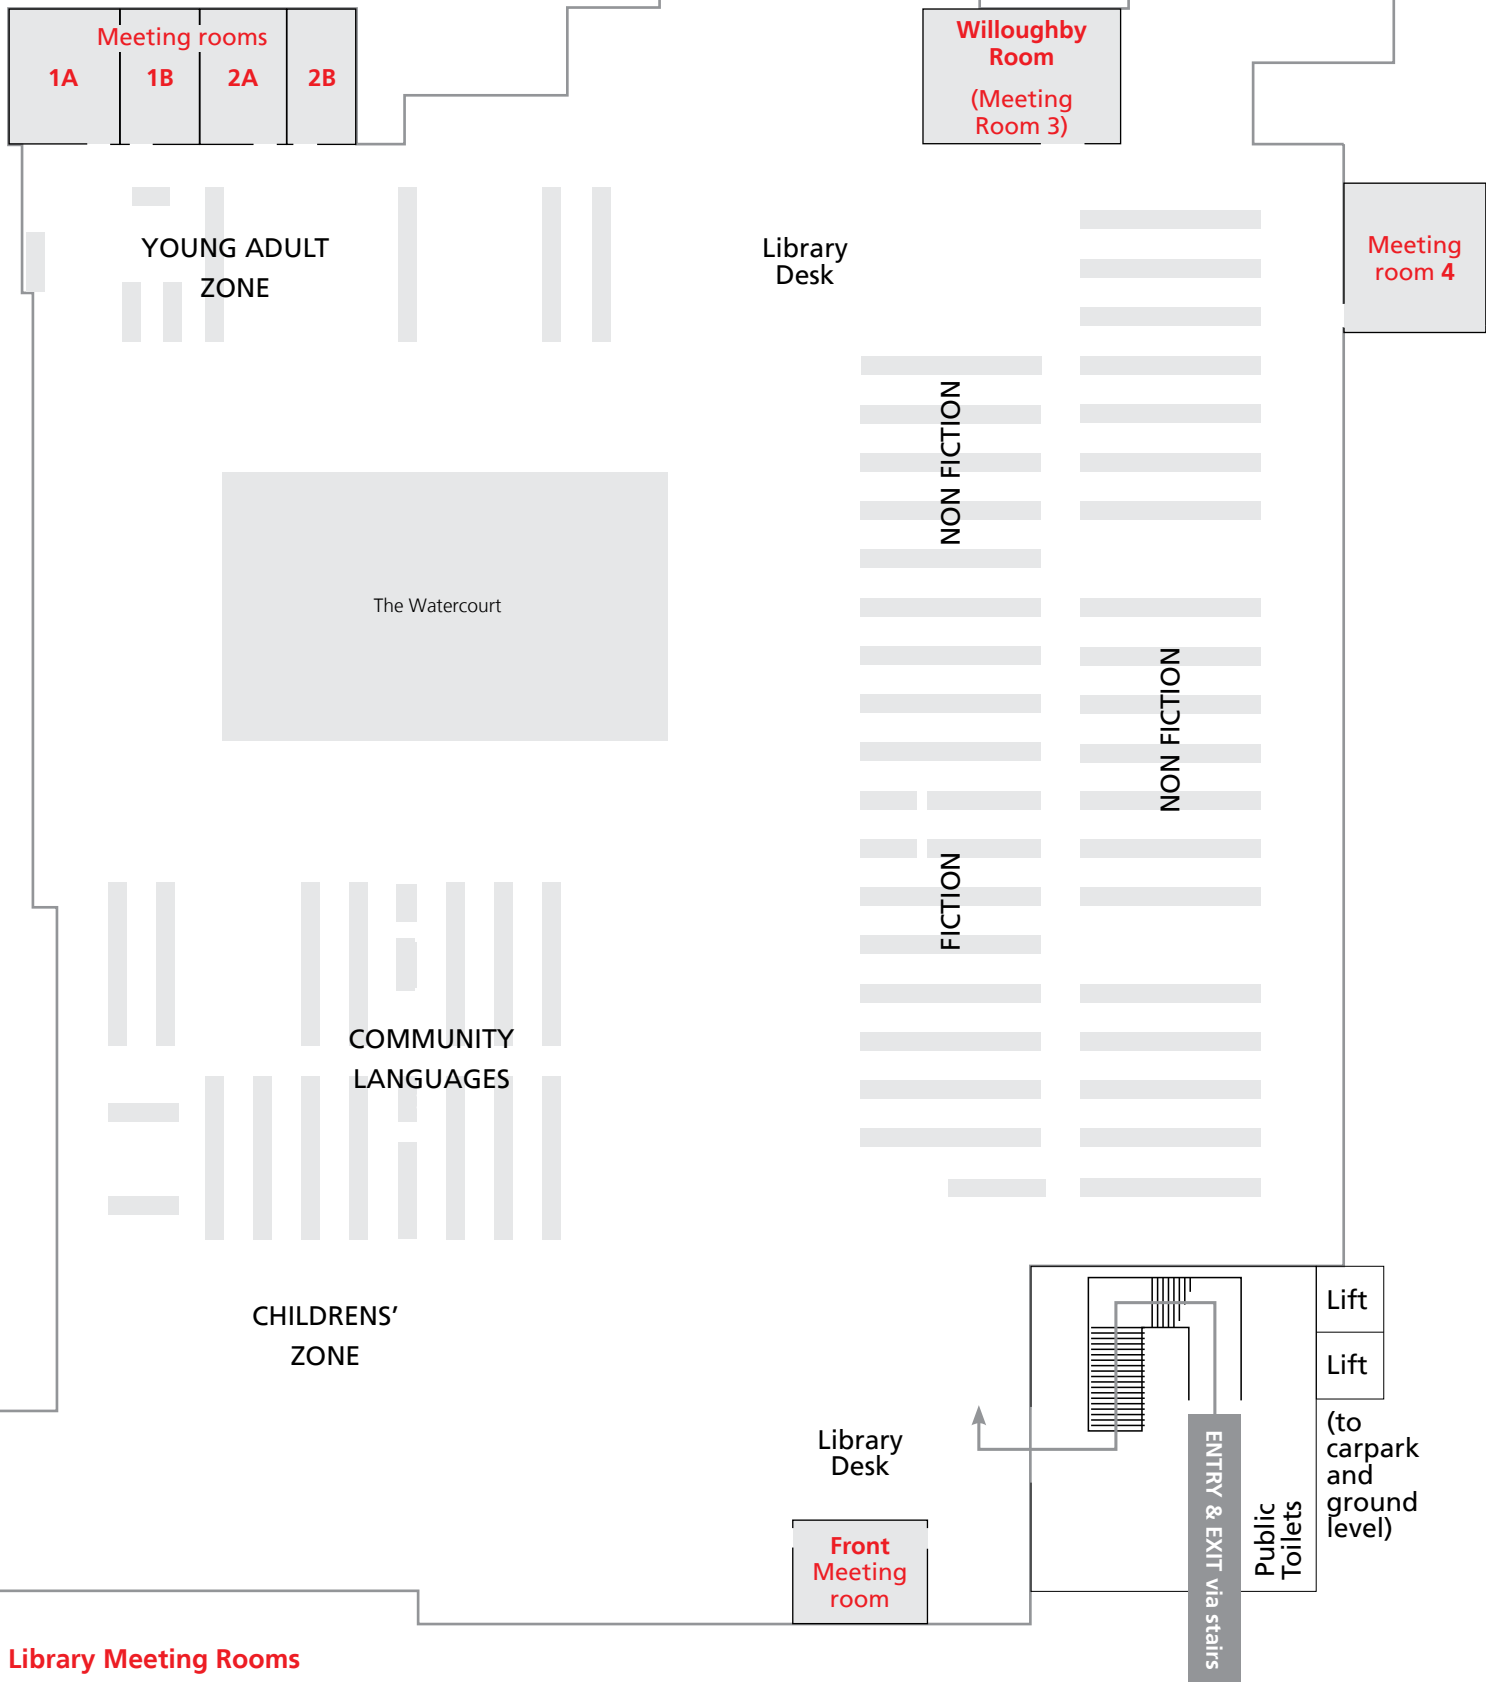

Chatswood Library on The Concourse

Venue Hire

Library Meeting Rooms

- Front meeting room — maximum of 14 people
- Meeting room 1A — maximum of 12 people
- Meeting room 1B — maximum of 8 people
- Meeting room 2A — maximum of 8 people
- Meeting room 2B — maximum of 8 people

- Willoughby Room (Meeting room 3) — maximum of 25 people
- Meeting room 4 — maximum of 25 people

When you come to the Library, please ask staff about your booking.