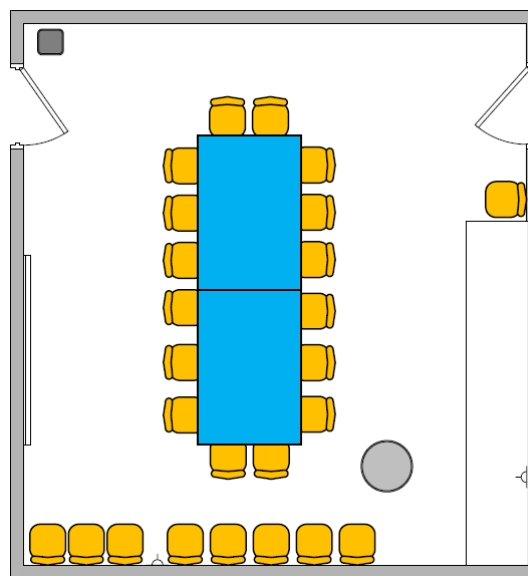

Venue Snapshot

Chatswood Library – Meeting Room 4

Special Conditions:	<ul style="list-style-type: none"> No Alcohol on Premises No Private Function (e.g. Birthday Party) No food or drink, other than bottled water, may be brought into or consumed in the library with the exception of the Willoughby Room Hirers must follow the direction of library staff at all times.
Room Dimensions:	6.3m x 5.9m
Room Capacity: N.B Please see layout diagrams next page	People 25 (for all layouts)

Suggested Room Layouts

Meeting Layout

Seminar Layout