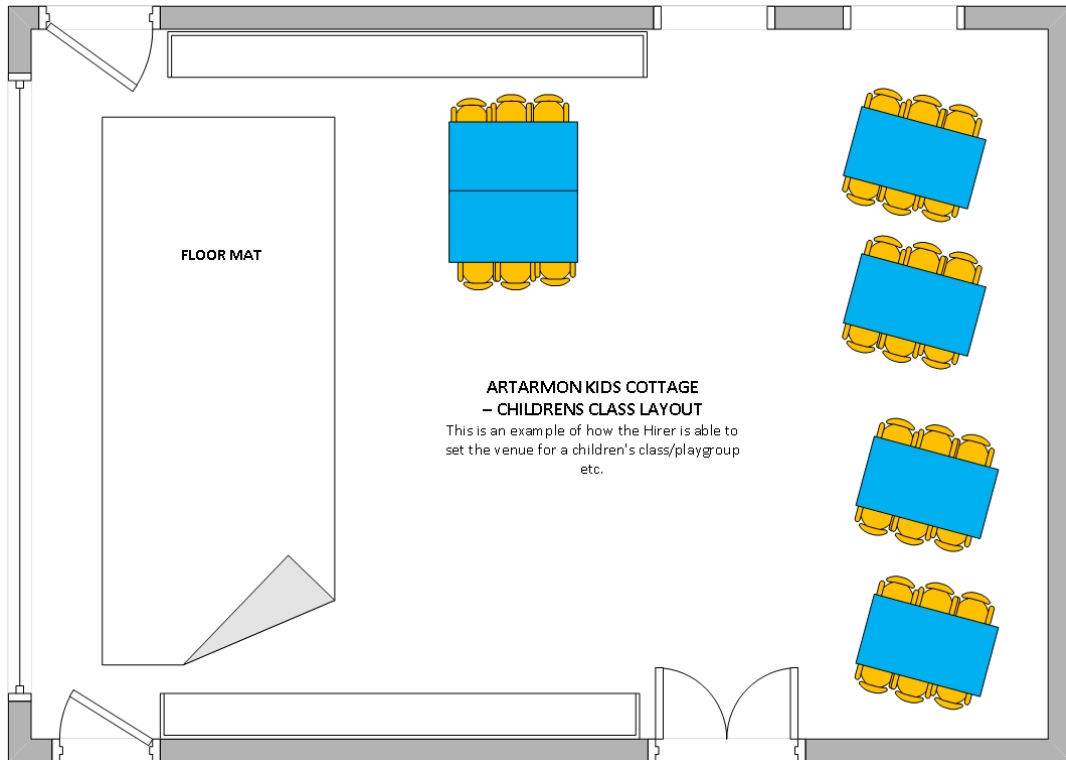

Venue Snapshot

Artarmon Kids Cottage Community Centre

Special Conditions:	<ul style="list-style-type: none"> Venue availability: Monday – Friday 9.30am – 2.00pm (during school terms) Monday – Friday 6.30pm – 9.00pm Saturday 9.00am – 9.00pm Sunday 9.00am – 5.00pm (excluding public holidays) Alcohol is not permitted at this venue
Room Dimensions:	10m x 20m
Room Capacity: Classroom/workshop Layout Childrens Class/Playgroup Layout Clear Floor Layout N.B Please see floor plan diagram next page	50 People 40 40 50

Venue Snapshot

Artarmon Kids Cottage Community Centre

Artarmon Kids Cottage - Childrens Class/Playgroup Layout

Please note: This is how the venue is set when the Hirer arrives. The Hirer is able to set up as they please.