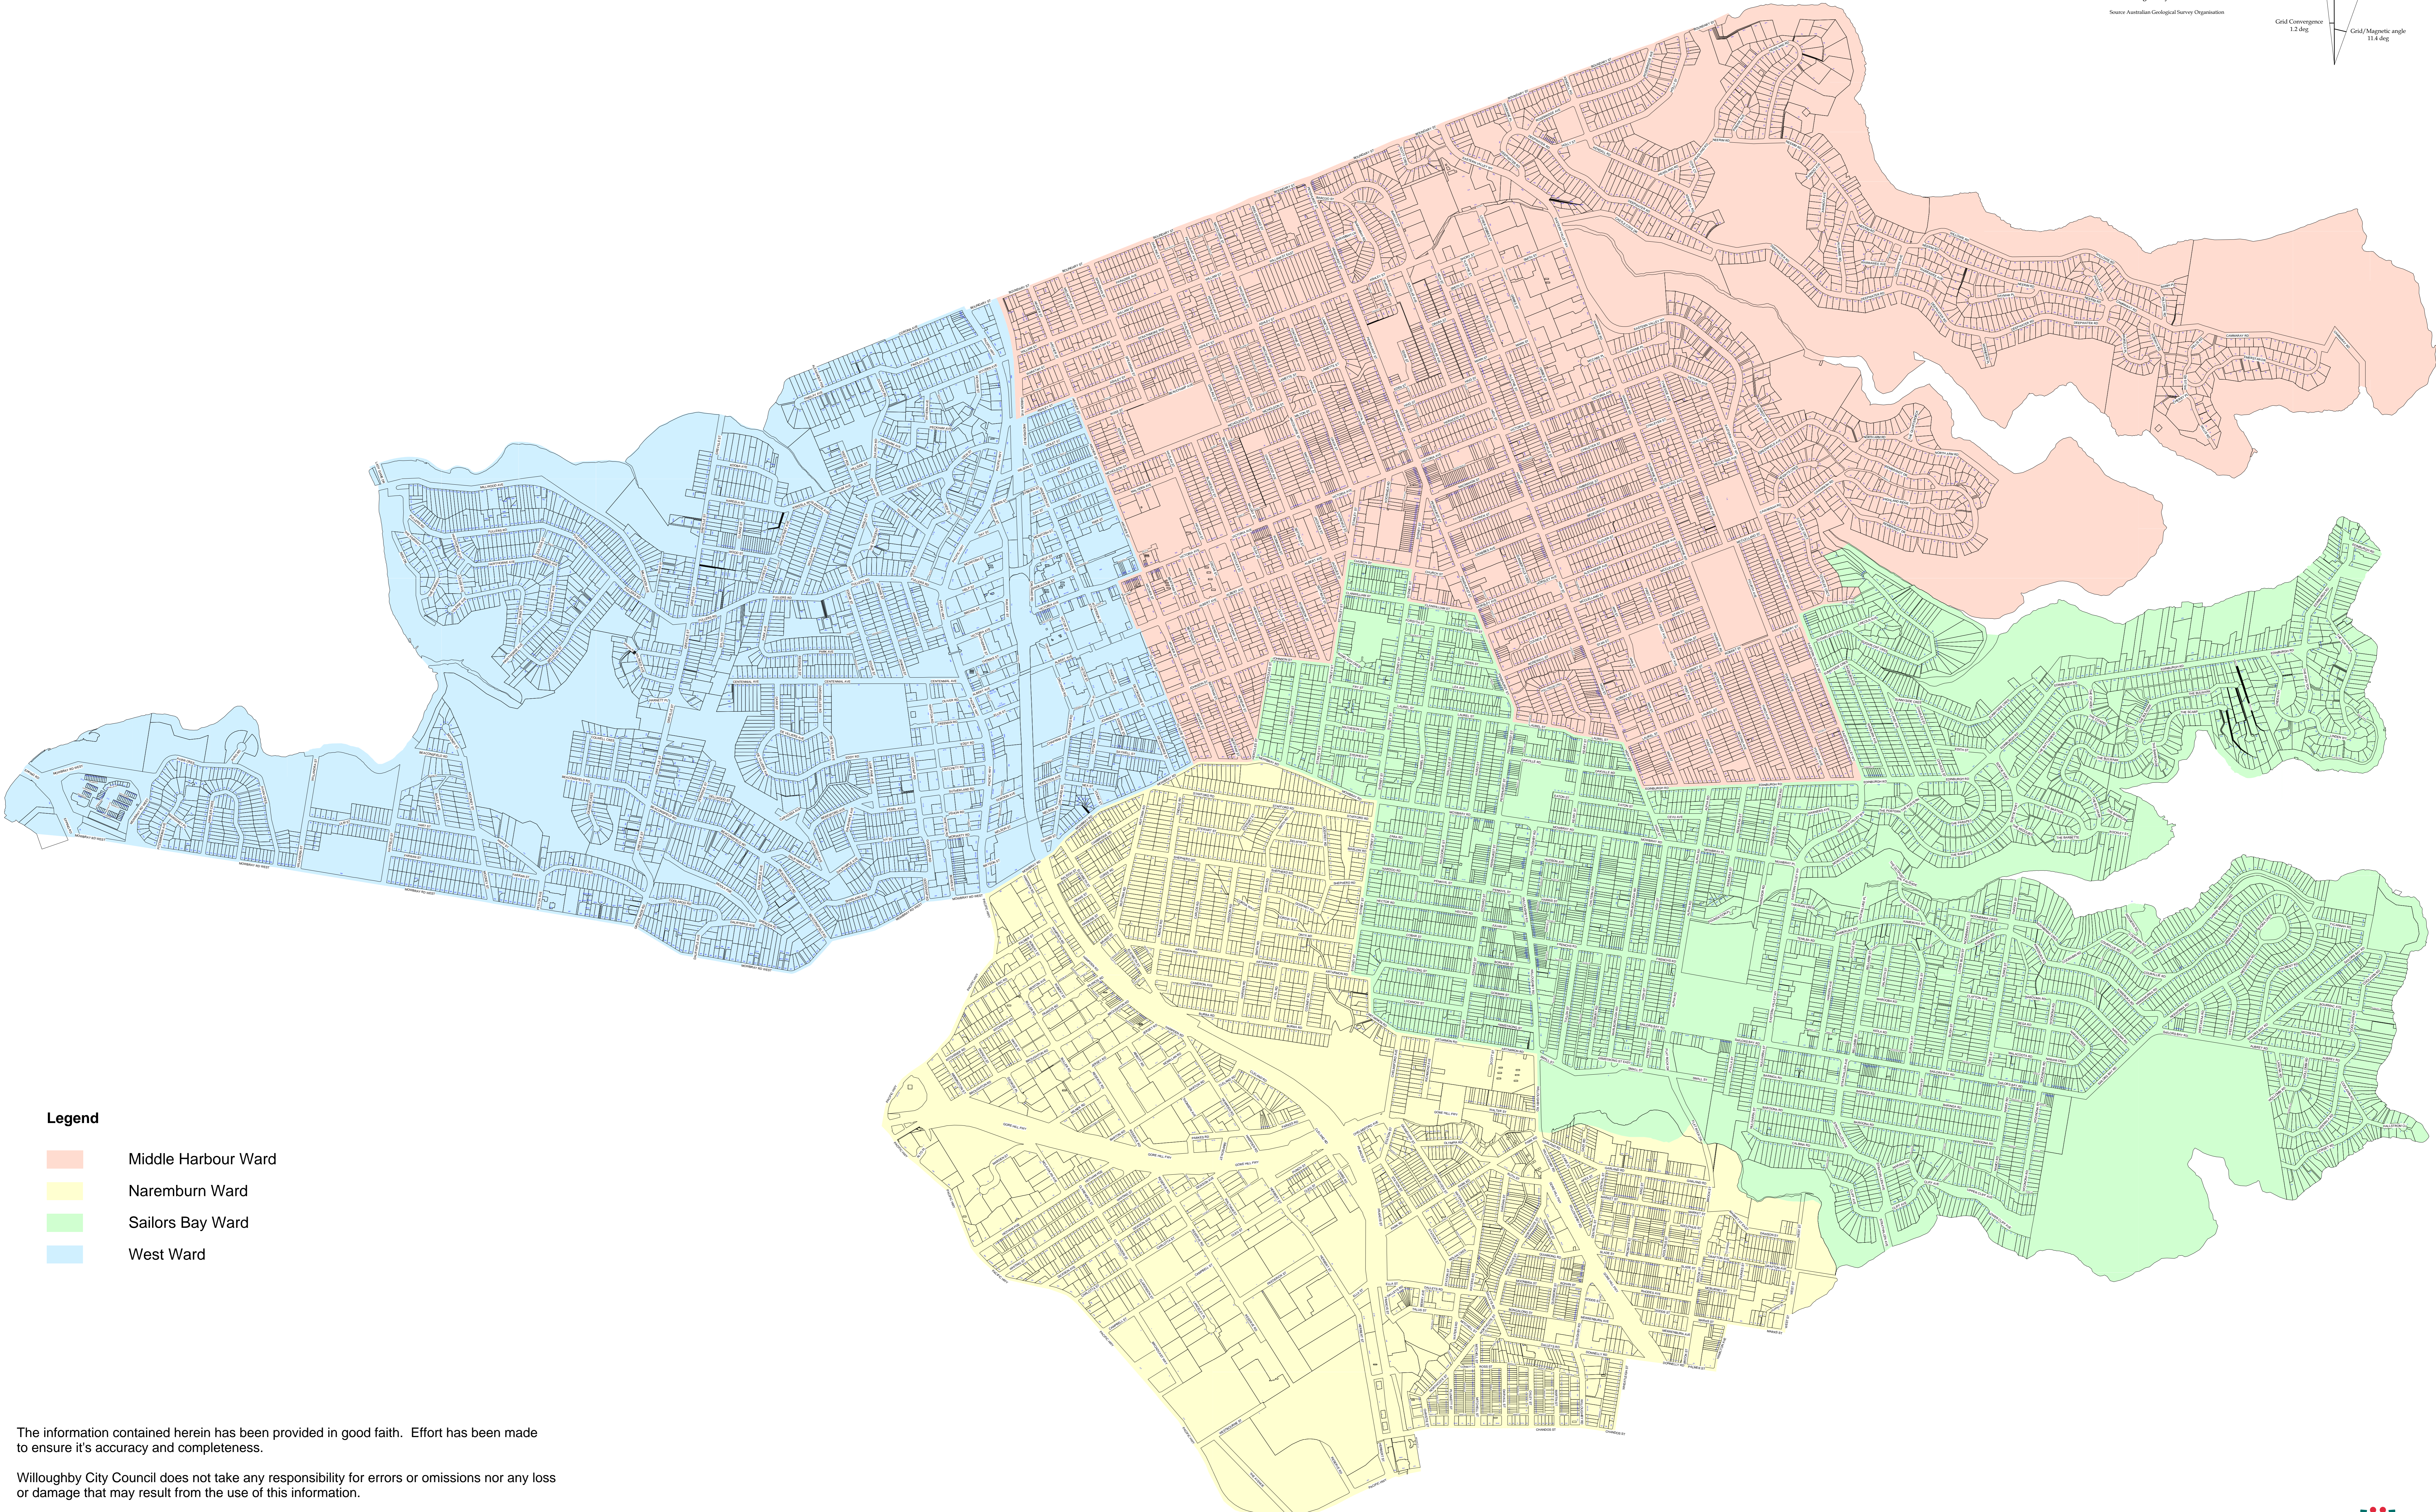

# WARDS WITHIN THE WILLOUGHBY LOCAL GOVERNMENT AREA.

Projection..... Map Grid of Australia 1994 (MGA 1994)  
Universal Transverse Mercator on GRS80 ellipsoid  
Horizontal Datum..... Geocentric Datum of Australia 1994 (GDA 1994)  
(UTM projection using GRS80 ellipsoid)  
Vertical Datum..... Australian Height Datum

True North (TN), Grid North (GN)  
and Magnetic North (MN) are  
shown diagrammatically for the centre of the map.  
(MN) is correct for 1988 and moves easterly by less  
than 0.1 deg in 10 years.

Source: Australian Geospatial Survey Organisation

## Legend

- Middle Harbour Ward
- Naremburn Ward
- Sailors Bay Ward
- West Ward

The information contained herein has been provided in good faith. Effort has been made to ensure it's accuracy and completeness.